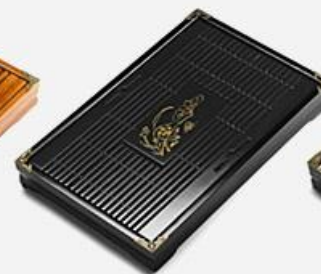

No: CD1655
Price: 25USD

Material: Wood
Size : 43cm*27.5cm*5.5cm
Weight:2kg (package)

Color C