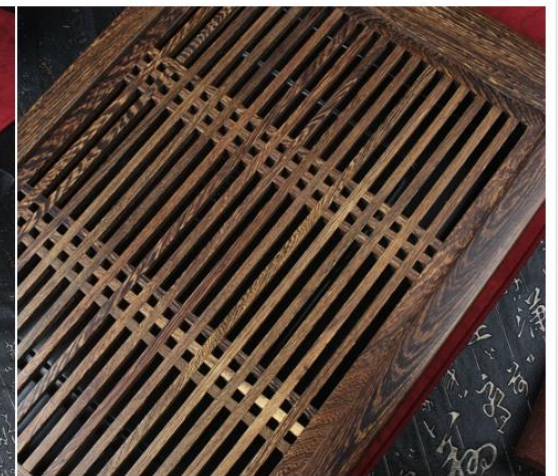

No: CD1689

PriceA: 58USD

PriceB: 85USD

Material: Wenge Wood

Size A:40cm*25.5cm*7.5cm

Weight: about 2kg

Size B:52cm*32cm*8cm

Weight: about 3kg