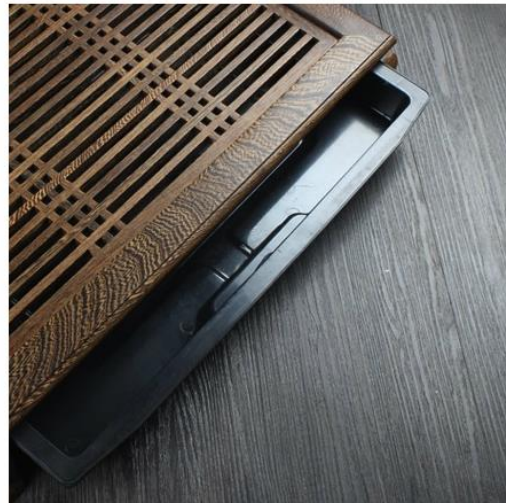

No: CD1690

PriceA: 58USD

PriceB: 85USD

Material: Wenge Wood

Size A:40cm*30cm*7.5cm

Weight: about 2kg

Size B:50cm*35cm*7.5cm

Weight: about 3kg