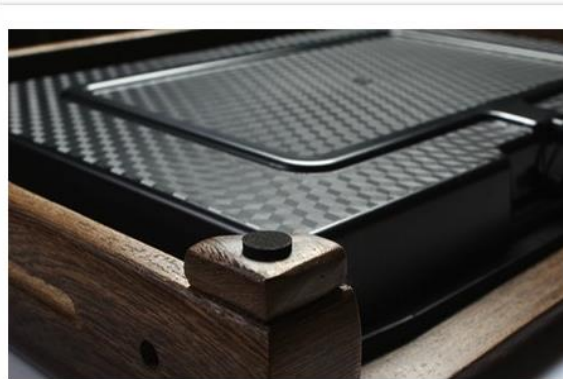

No: CD1688

PriceA: 58USD

PriceB: 85USD

Material: Wenge Wood

Size A:39cm*27cm*7.5cm

Weight: about 2kg

Size B:51cm*34cm*7.5cm

Weight: about 3kg